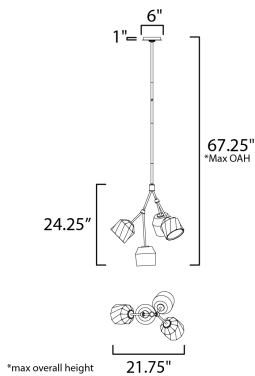

MEASUREMENTS

DIMENSION : 14.5" L x 21.75" W x 24.25" H
 MAX OAH : 67.25" OAH
 CANOPY : 6" W x 1" H x 6" L
 HANGING WEIGHT : 7.94 lb

LAMPING

INPUT VOLTAGE : 120V
 LUMENS : 2,400 Rated (1,650 Del.)
 BULB : 4 x 7W LED E26 Medium , 28W Total
 BULB INCLUDED : (Included)
 DIMMABLE : Y
 CRI : 90 CRI
 COLOR_TEMP : 3000K